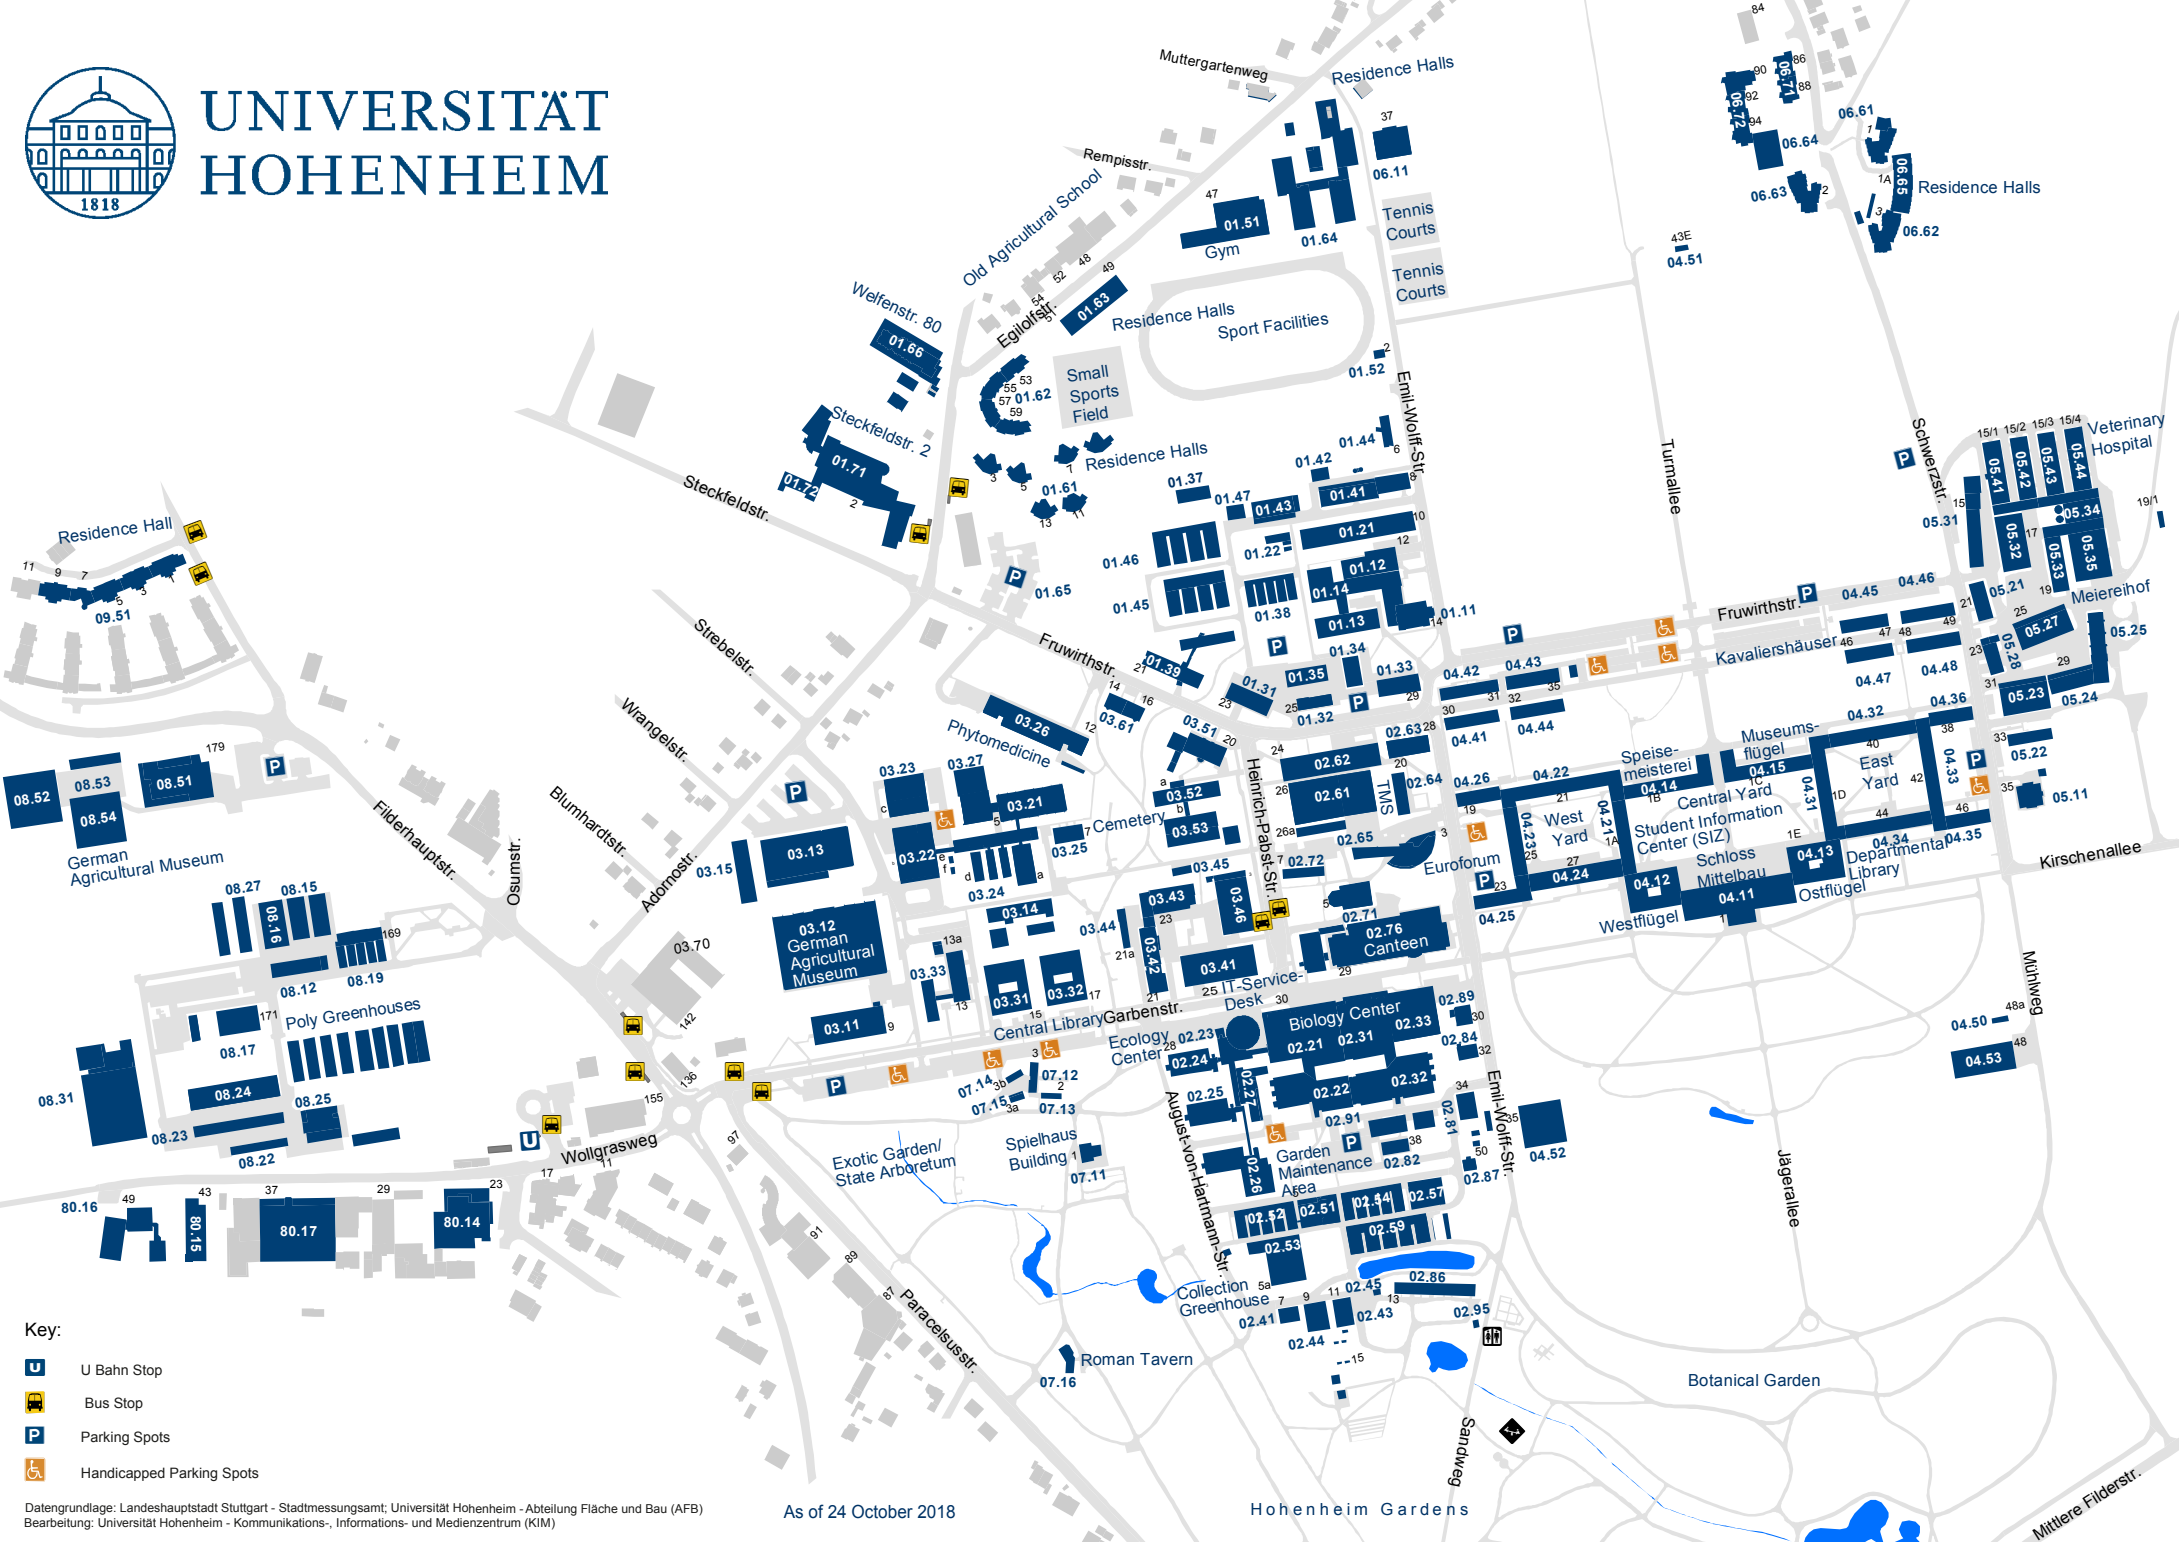

UNIVERSITÄT HOHENHEIM

Key:

-  U Bahn Stop
-  Bus Stop
-  Parking Spots
-  Handicapped Parking Spots